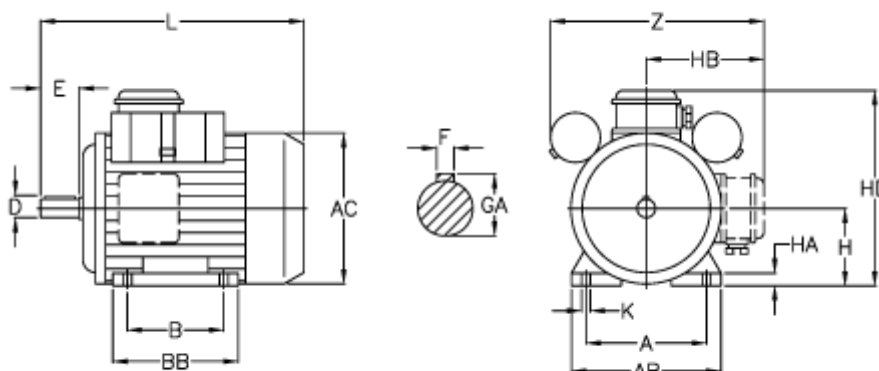

Data Sheet

Article number: 25025662002

Description: ICME Single-phase motor MD71 B6 0,25KW
6 - 900 rpm 1x230 Volt 50Hz B3 with starting & running capacitor

Measures

A = 112	H = 71
AB = 144	HA = 12
AC = 137	HB = 107
B = 90	K = 7
D = 14	L = 268
E = 30	Z = 210
F = 5	
GA = 16	